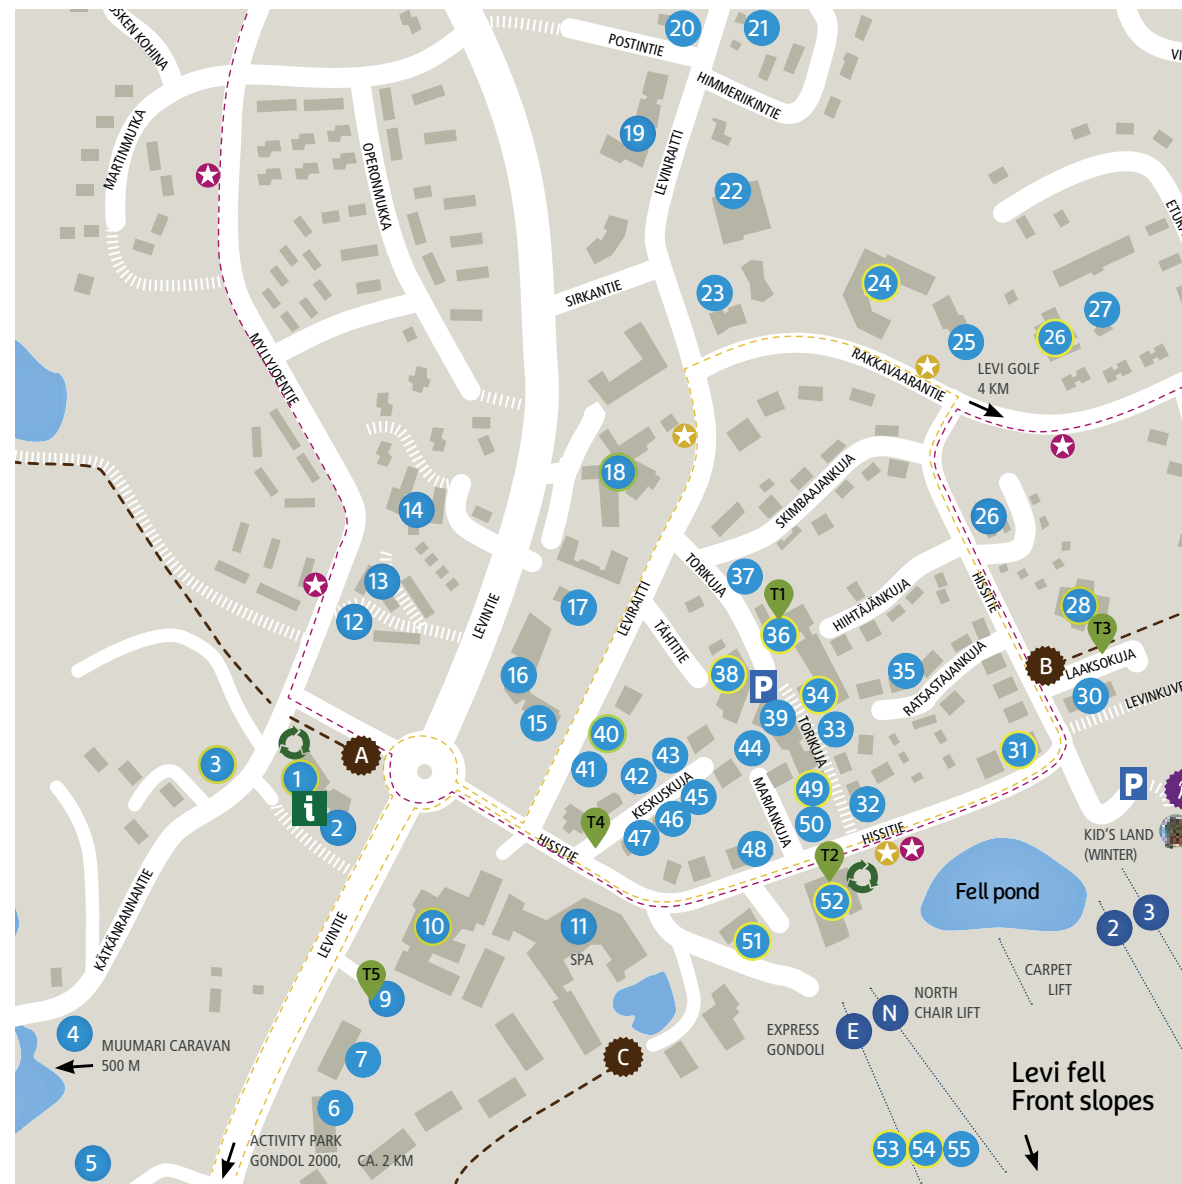

# Village Centre map

1. Visit Levi, Levi Destination Sales, Levi Tourist Information, Travel Agency Levi Travel, Securitas, Administer
2. Mökkitiimi, Wild Nordic Levi
3. Hotel K5 Levi, Bistro K5, Restaurant Saamen Kammi, Mettänväki
4. Immelmökit Reception
5. Kouta Kuva
6. Levi Hotel Spa Conference Oasis
7. Pihlajalinna Private Clinic, dentist, physiotherapy and massage services
8. Design Hotel Levi
9. Levi Hotel Spa, Ahku Restaurant, Classic Pizza, ATM/cash dispenser
10. Kekäle Bar & Grill, Joiku Music Bar
11. Spa, Spa Bowling, Ailu Family Fun playing area, KidsClub Levi, Levi Wellness Club Spa gym, Kuru Yoga, Day Spa Studio Feel It, Burger King
12. Kinos Safaris & Kinos Motors, Hertz
13. Polar Star Apartments
14. Levilehto Apartments, caravan area
15. Pharmacy, Café Soma Levi
16. K-Supermarket Levi Market
17. Perhesafarit
18. Lapland Hotel Sirkantähti, Restaurant Sirkantähti
19. Apartment Hotel LeviStar, Lomamökkien Huoltopalvelut, Levin Mökkivuokraus, Kiinteistövirkut, Lapin Arvokiinteistöt
20. Tokka Safaris
21. Santa's Shop & luggage storage, Lapland Safaris, Teboil gas station
22. S-Market, Post Office, Alko (liquor store), ABC gas station, ATM/cash dispenser
23. Apartment Hotel Moonlight
24. Hotel Hullu Poro, Reindeer Lounge & Bar, meeting & congress facilities, Relax Center, gym, Restaurant Taivas
25. Restaurant Ämmilä

## Levi Centre

- Recycling point: glass, metal, paper and household waste
- Pedestrian and bicycle route
- Ski Bus route (winter)
- Ski Bus stop (winter)
- Wireless internet
- Taxi stand
- Outdoor trail departure spots (WALKING ON THE SKI TRAILS IS NOT ALLOWED!)  
 KÄTKÄ AND PYHÄ FELL ROUTES  
 B: PIKKUPORO 4,8 KM  
 ISOPORO 9 KM  
 VALORAKKA 6,6 KM  
 AND THE LEVI FELL ROUTES  
 C: LEVI FELL ROUTES
- Winter walking departure spot (WINTER)

## TAXI STANDS

- T1 City parkki parking
- T2 Zero Point
- T3 Hullu Poro Areena
- T4 Bar Ihku
- T5 Levi Hotel Spa